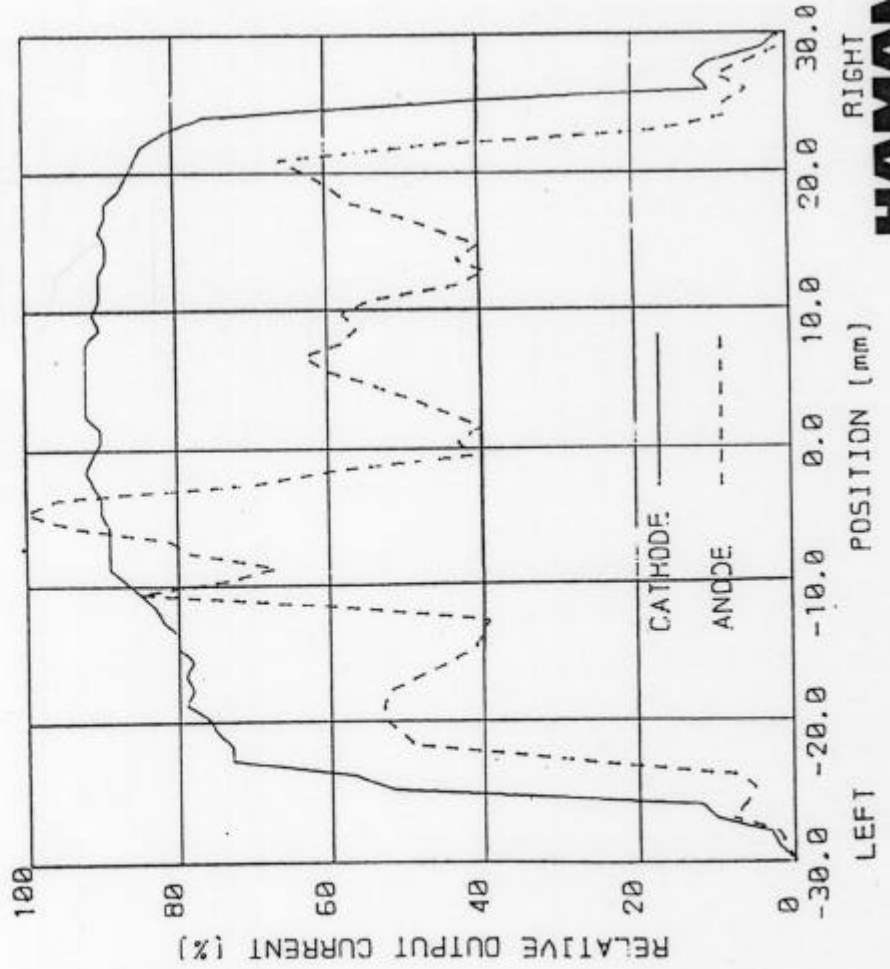

UNIFORMITY OF R6041-06

TEST DATE : 980218

SERIAL No.: 881261

WAVELENGTH : 430 [nm]

SUPPLY VOLTAGE : -1000 [V]

BOTTOM VIEW

[TOP VIEW]

Y-AXIS

[TOP VIEW]

Y-AXIS

LEFT POSITION [mm]

RIGHT POSITION [mm]

BOTTOM POSITION [mm]

TOP