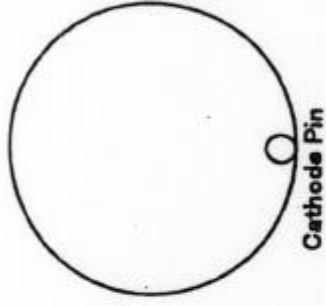

UNIFORMITY OF R6041-06

TEST DATE : 980218

SERIAL No.: 881261

WAVELENGTH : 430 [nm]

SUPPLY VOLTAGE : -1000 [V]

BOTTOM VIEW

[TOP VIEW]

Y-AXIS

[TOP VIEW]

Y-AXIS

LEFT POSITION [mm]

RIGHT POSITION [mm]

BOTTOM POSITION [mm]

TOP