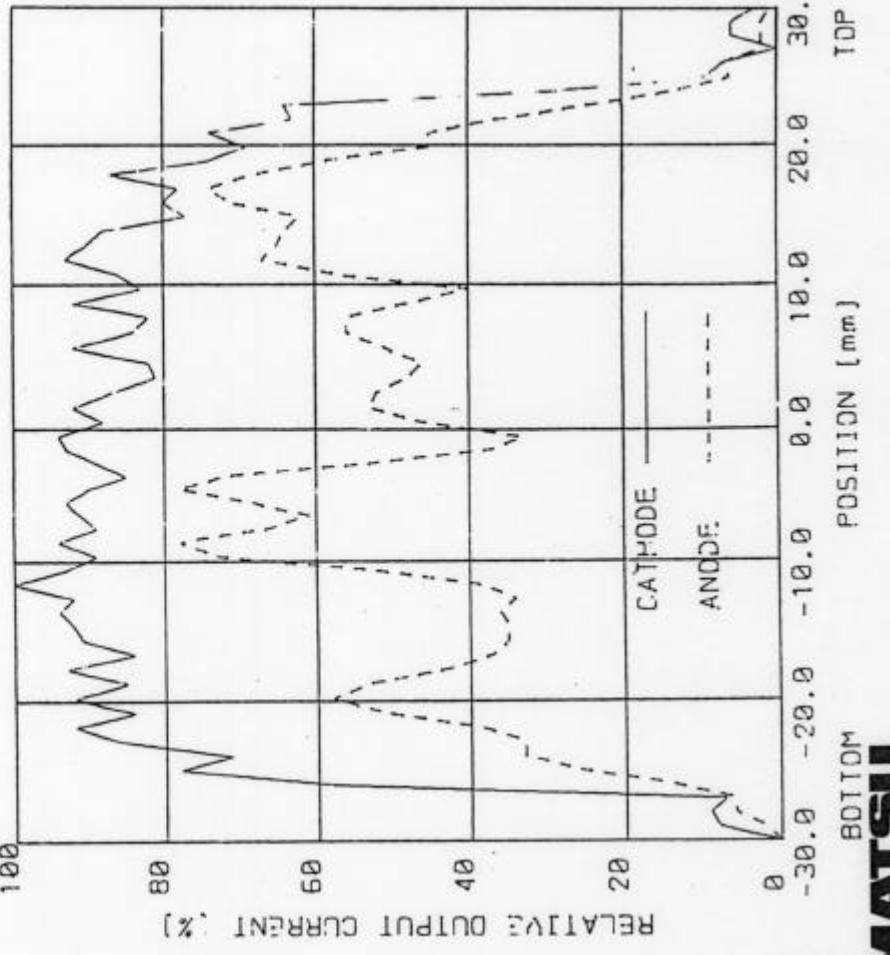

UNIFORMITY OF R6041-06

TEST DATE : 980218

SERIAL No.: 881261

WAVELENGTH : 430 [nm]

SUPPLY VOLTAGE : -1000 [V]

BOTTOM VIEW

[TOP VIEW]

Y-AXIS

[TOP VIEW]

Y-AXIS

LEFT POSITION [mm]

RIGHT POSITION [mm]

BOTTOM POSITION [mm]

TOP