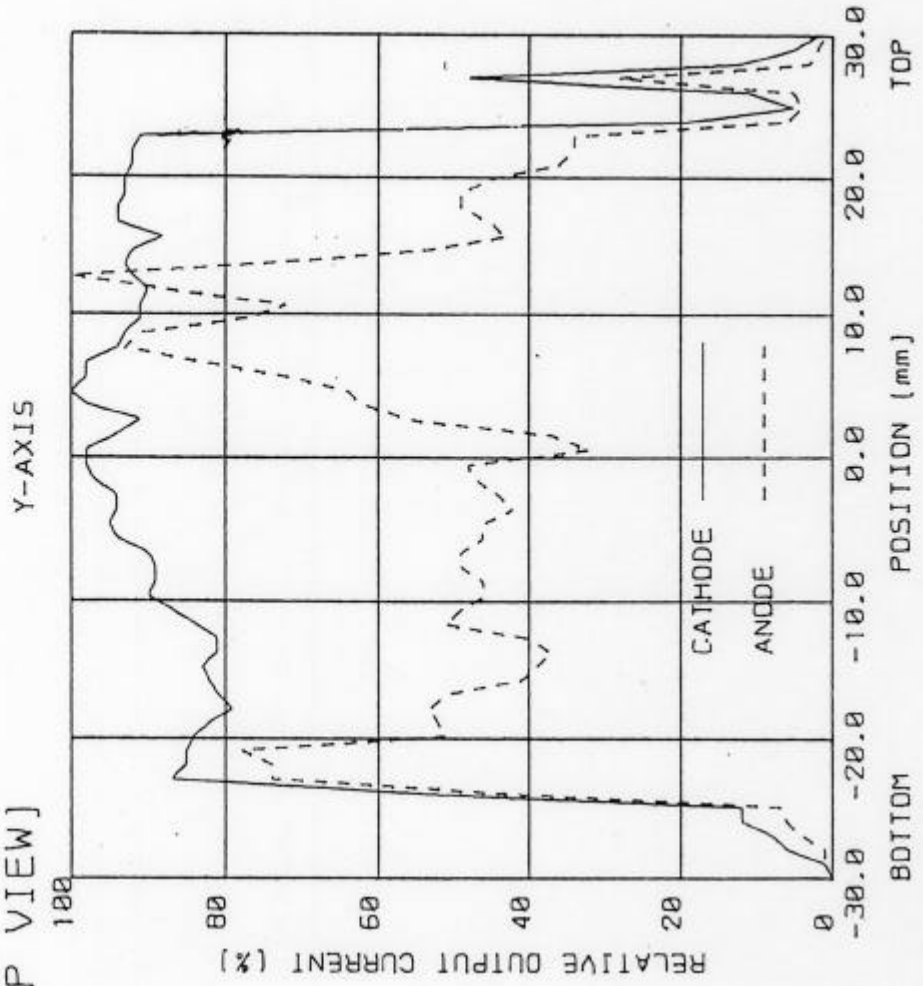

UNIFORMITY OF R6041-06

TEST DATE : 980205

SERIAL No.: 880261

WAVELENGTH : 400 [nm]

SUPPLY VOLTAGE : 1000 [V]

[TOP VIEW]

X-AXIS