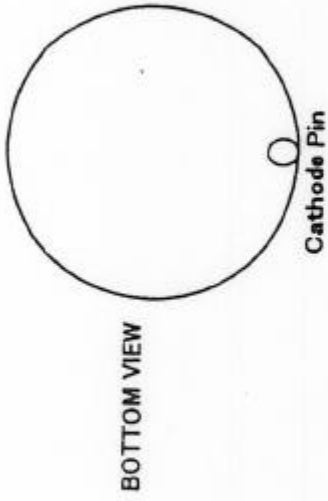

UNIFORMITY OF R6041-06

TEST DATE : 980205

SERIAL No.: 880261

WAVELENGTH : 400 [nm]

SUPPLY VOLTAGE : 1000 [V]

[TOP VIEW]

X-AXIS