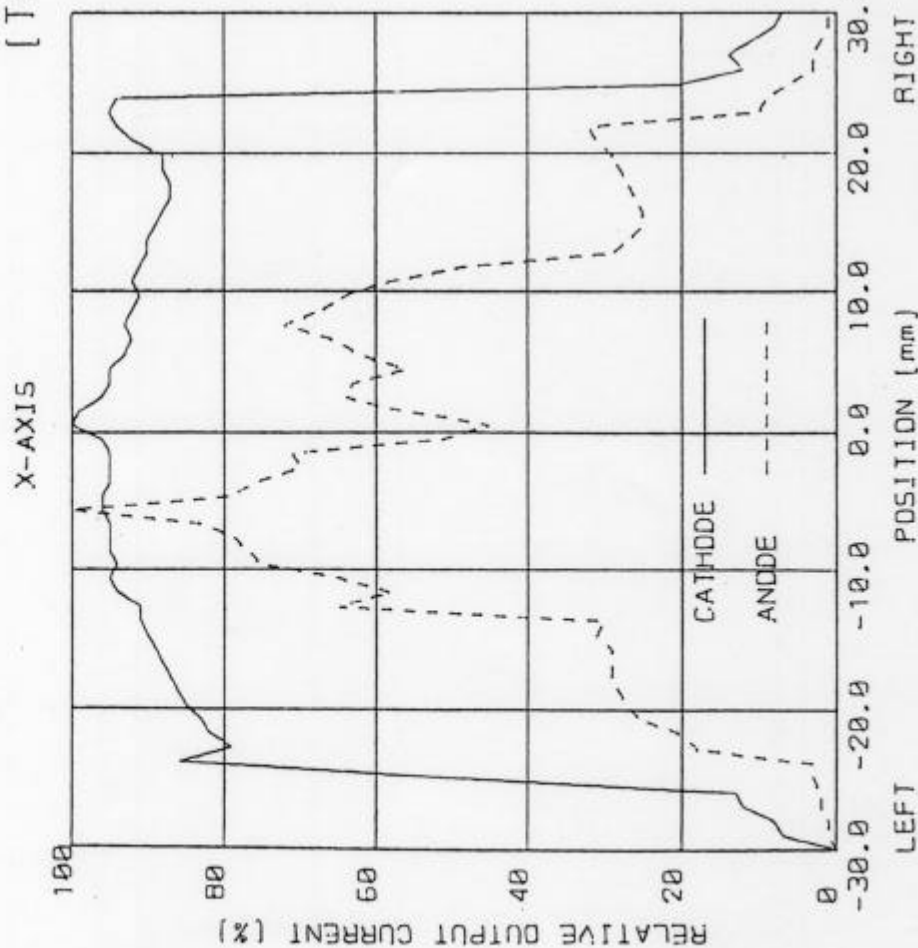

UNIFORMITY OF R6041-06

TEST DATE : 980202
 SERIAL No. : 0A2962
 WAVELENGTH : 400 [nm]
 SUPPLY VOLTAGE : 1000 [V]

BOTTOM VIEW

[TOP VIEW]

Y-AXIS