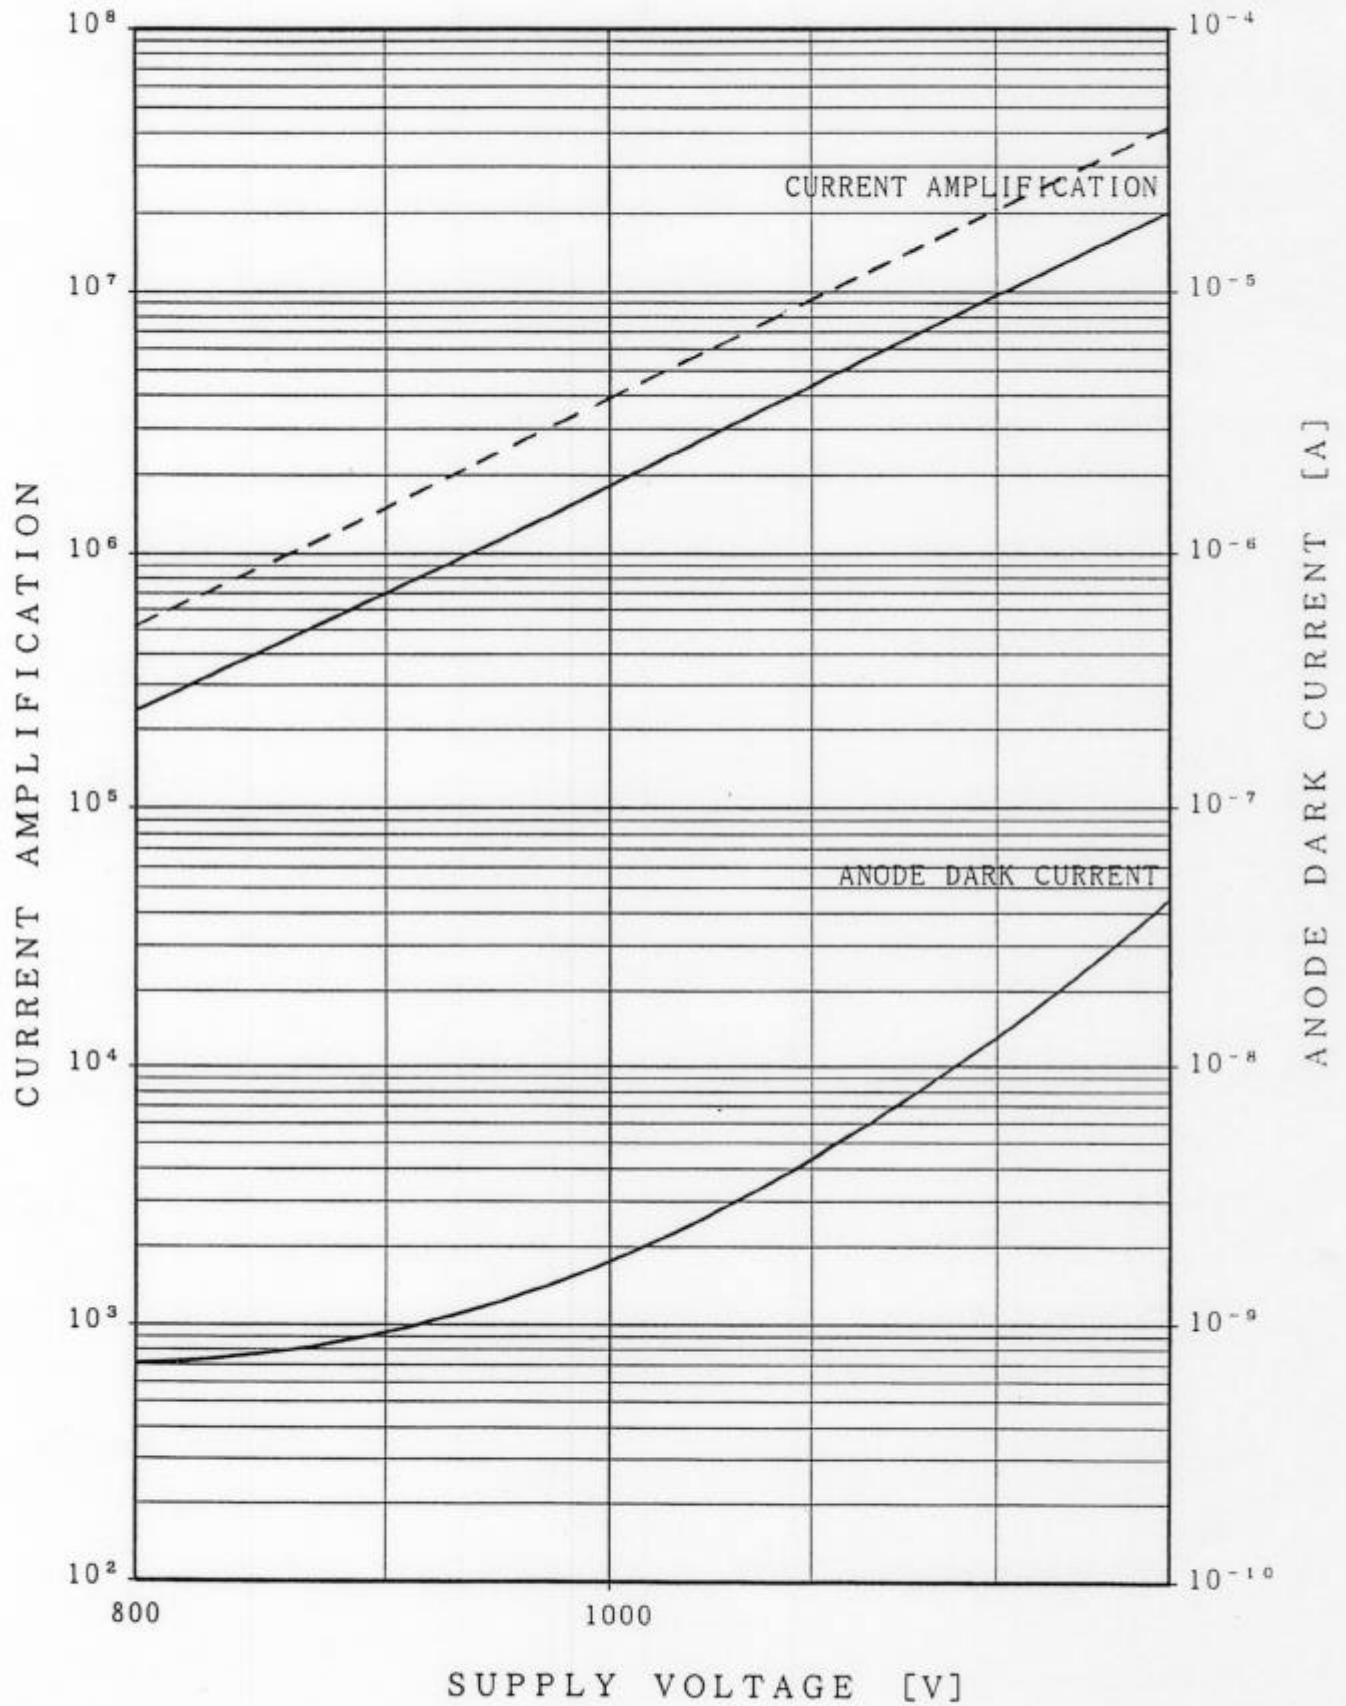

V-I AND AMPLIFICATION CHARACTERISTICS

TUBE TYPE : R6041Q ASSY

SERIAL NUMBER : 8A14M1

HAMAMATSU

HAMAMATSU PHOTONICS K.K., Electron Tube Center