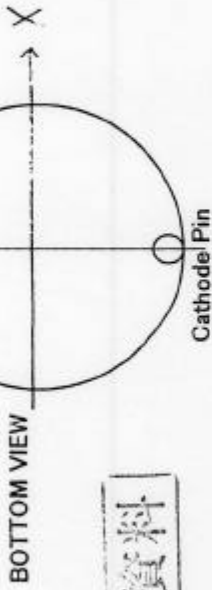

R60410
UNIFORMITY OF R6041

TEST DATE : 971014

SERIAL No.: 7K13G1

WAVELENGTH : 400 [nm]

SUPPLY VDLIAGE : -1000 [V]

御参考資料

[TOP VIEW]