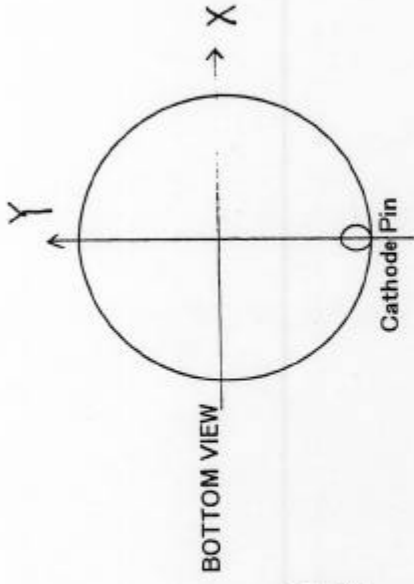

R6041Q  
 UNIFORMITY OF R6041-06

TEST DATE : 971006  
 SERIAL No.: 7K02G2  
 WAVELENGTH : 400 [nm]  
 SUPPLY VOLTAGE : 800 [V]

御参考資料

[TOP VIEW]

Y-AXIS