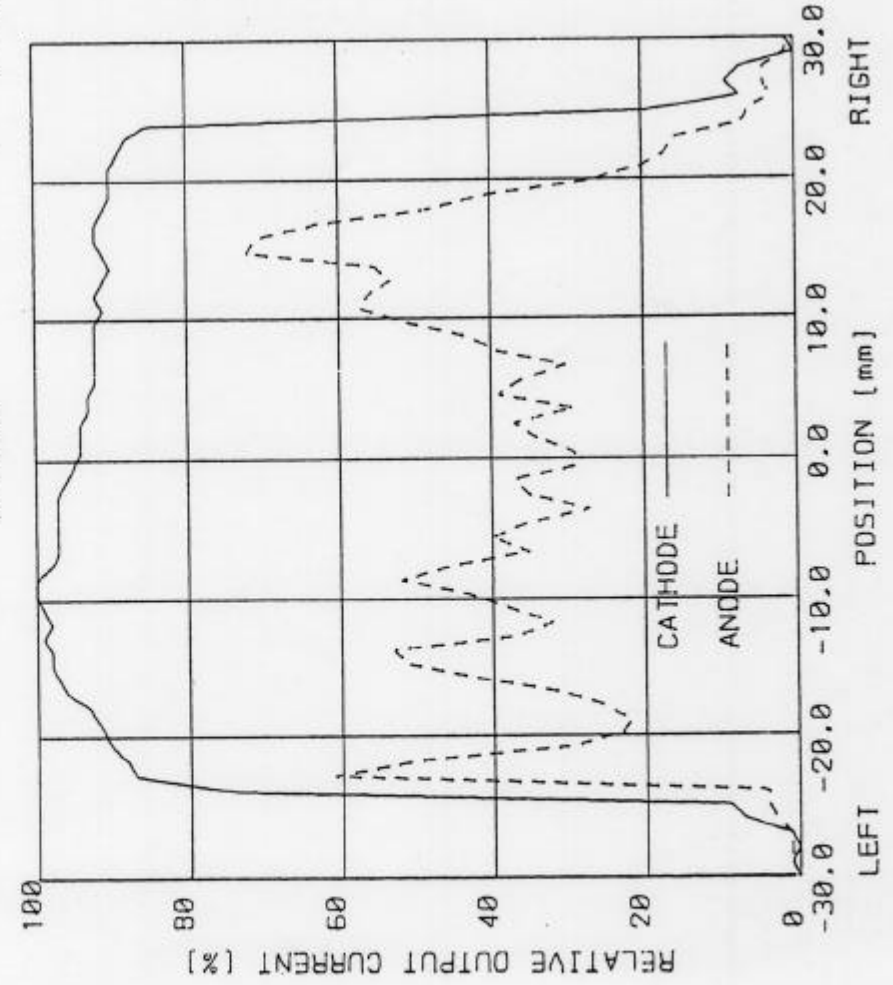

R6041Q  
 UNIFORMITY OF R6041-06

TEST DATE : 971006  
 SERIAL No.: 7K02G2  
 WAVELENGTH : 400 [nm]  
 SUPPLY VOLTAGE : 800 [V]

御参考資料

[TOP VIEW]

Y-AXIS