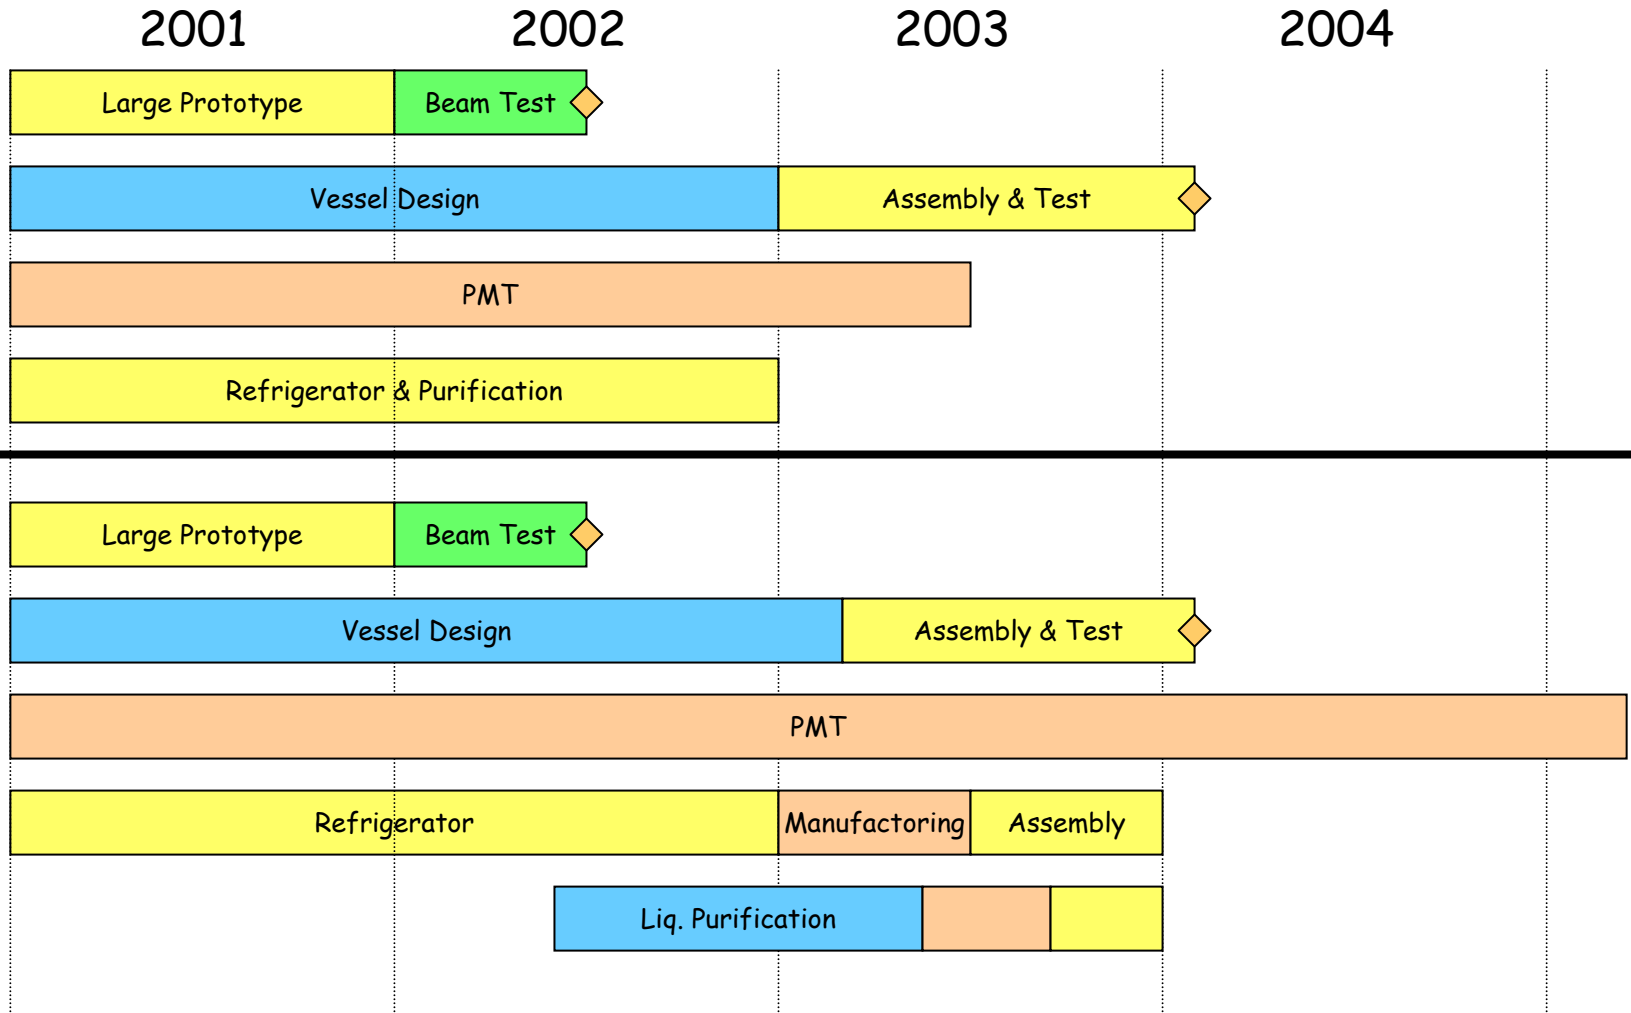

Photon Detector

Jan 2002:

Jan 2003:

Positron Tracker

Jan 2002:

Jan 2003:

Timing Counter

Jan 2002:

2003

2004

Jan 2003:

◆ Milestone

Trigger

Jan 2002:

2001

2002

2003

2004

Jan 2003:

◇ Milestone

DRS (DAQ)

Jan 2002:

2001

2002

2003

2004

Engineering
Runs

Detector
Integration

Engineering
Runs

Detector
Integration

Jan 2003: